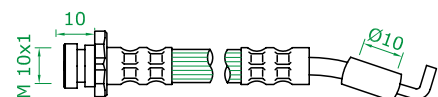

70283 II SERIES D ↔ 6-86 -> 6-91 520

70482 (Y10) SERIES T ↔ 10-90 -> 500

70468 ALL TYPES T ↔ 10-90 -> 5-95 260

70099 (B12,N13) II SERIES T ↔ 86 -> 10-91 290

70481 (B12,N13) II SERIES T ↔ 6-86 -> 6-91 442

TERRANO - PATHFINDER