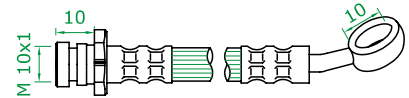

PRIMERA

70286 (P10) SERIES T ↔ 6-90 -> 1-96 310

SERENA

70282 ALL TYPES D ↔ 11-92 -> 535

70480 1.6, 2.0 D T ↔ 11-92 -> 300

SUNNY, PULSAR, 100NX (B13)

70452 ALL TYPES D → 3-90 -> 510

70451 ALL TYPES D ← 3-90 -> 510

70283 II SERIES D ↔ 6-86 -> 6-91 520

70482 (Y10) SERIES T ↔ 10-90 -> 500

70468 ALL TYPES T ↔ 10-90 -> 5-95 260

70099 (B12,N13) II SERIES T ↔ 86 -> 10-91 290

70481 (B12,N13) II SERIES T ↔ 6-86 -> 6-91 442

TERRANO - PATHFINDER