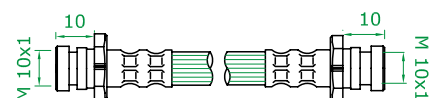

70283 II SERIES D ↔ 6-86 -> 6-91 520

70482 (Y10) SERIES T ↔ 10-90 -> 500

70468 ALL TYPES T ↔ 10-90 -> 5-95 260

70099 (B12,N13) II SERIES T ↔ 86 -> 10-91 290

70481 (B12,N13) II SERIES T ↔ 6-86 -> 6-91 442

TERRANO - PATHFINDER