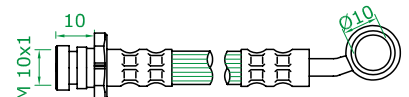

PRIMERA

70286 (P10) SERIES T ↔ 6-90 -> 1-96 310

SERENA

70282 ALL TYPES D ↔ 11-92 -> 535

70480 1.6, 2.0 D T ↔ 11-92 -> 300

SUNNY, PULSAR, 100NX (B13)

70452 ALL TYPES D → 3-90 -> 510

70451 ALL TYPES D ← 3-90 -> 510

70283 II SERIES D ↔ 6-86 -> 6-91 520

70482 (Y10) SERIES T ↔ 10-90 -> 500

70468 ALL TYPES T ↔ 10-90 -> 5-95 260

70099 (B12,N13) II SERIES T ↔ 86 -> 10-91 290

70481 (B12,N13) II SERIES T ↔ 6-86 -> 6-91 442

TERRANO - PATHFINDER