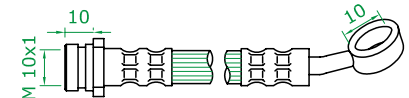

PRIMERA

70286 (P10) SERIES T ↔ 6-90 -> 1-96 310

SERENA

70282 ALL TYPES D ↔ 11-92 -> 535

70480 1.6, 2.0 D T ↔ 11-92 -> 300

SUNNY, PULSAR, 100NX (B13)

70452 ALL TYPES D → 3-90 -> 510

70451 ALL TYPES D ← 3-90 -> 510

70283 II SERIES D ↔ 6-86 -> 6-91 520

70482 (Y10) SERIES T ↔ 10-90 -> 500

70468 ALL TYPES T ↔ 10-90 -> 5-95 260

70099 (B12,N13) II SERIES T ↔ 86 -> 10-91 290

70481 (B12,N13) II SERIES T ↔ 6-86 -> 6-91 442

TERRANO - PATHFINDER